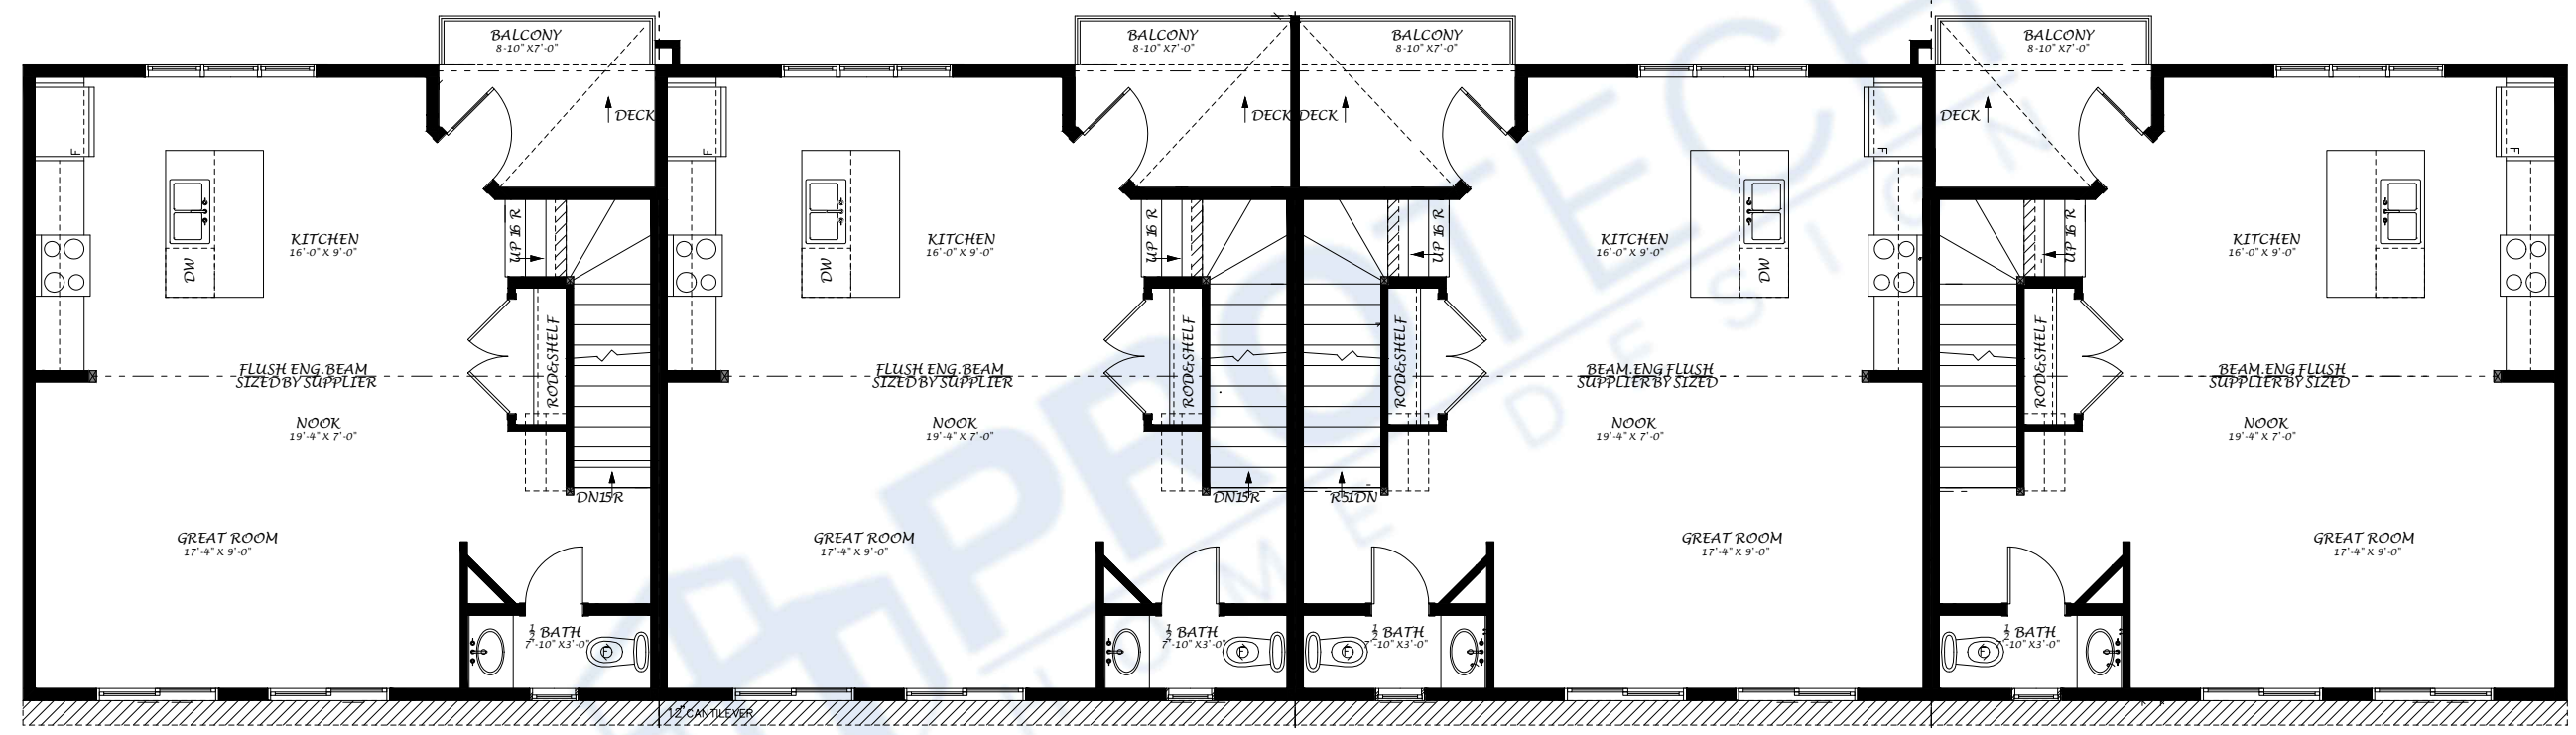

UNIT 71

MAIN FLOOR (WITHOUT GARAGE INCLUDED)	135SQ.FT.
MAIN FLOOR (WITH GARAGE INCLUDED)	342SQ.FT.
MAIN FLOOR SINGLE UNIT	334SQ.FT.
TOTAL MAIN FLOOR	676SQ.FT.

UNIT 70

MAIN FLOOR (WITHOUT GARAGE INCLUDED)	135SQ.FT.
MAIN FLOOR (WITH GARAGE INCLUDED)	342SQ.FT.
MAIN FLOOR SINGLE UNIT	334SQ.FT.
TOTAL MAIN FLOOR	676SQ.FT.

UNIT 69

MAIN FLOOR (WITHOUT GARAGE INCLUDED)	135SQ.FT.
MAIN FLOOR (WITH GARAGE INCLUDED)	342SQ.FT.
MAIN FLOOR SINGLE UNIT	334SQ.FT.
TOTAL MAIN FLOOR	676SQ.FT.

UNIT 68

MAIN FLOOR (WITHOUT GARAGE INCLUDED)	135SQ.FT.
MAIN FLOOR (WITH GARAGE INCLUDED)	342SQ.FT.
MAIN FLOOR SINGLE UNIT	334SQ.FT.
TOTAL MAIN FLOOR	676SQ.FT.

MAIN FLOOR 469 SQ. FT.

HOUSE WIDTH 104'-0"
HOUSE DEPTH 26'-0"

UPPER FLOOR 595Q. FT.

HOUSE WIDTH 104'-0"
HOUSE DEPTH 26'-0"

THIRD FLOOR 665Q. FT.

HOUSE WIDTH 104'-0"
HOUSE DEPTH 26'-0"

®

PROTECH
HOME DESIGN