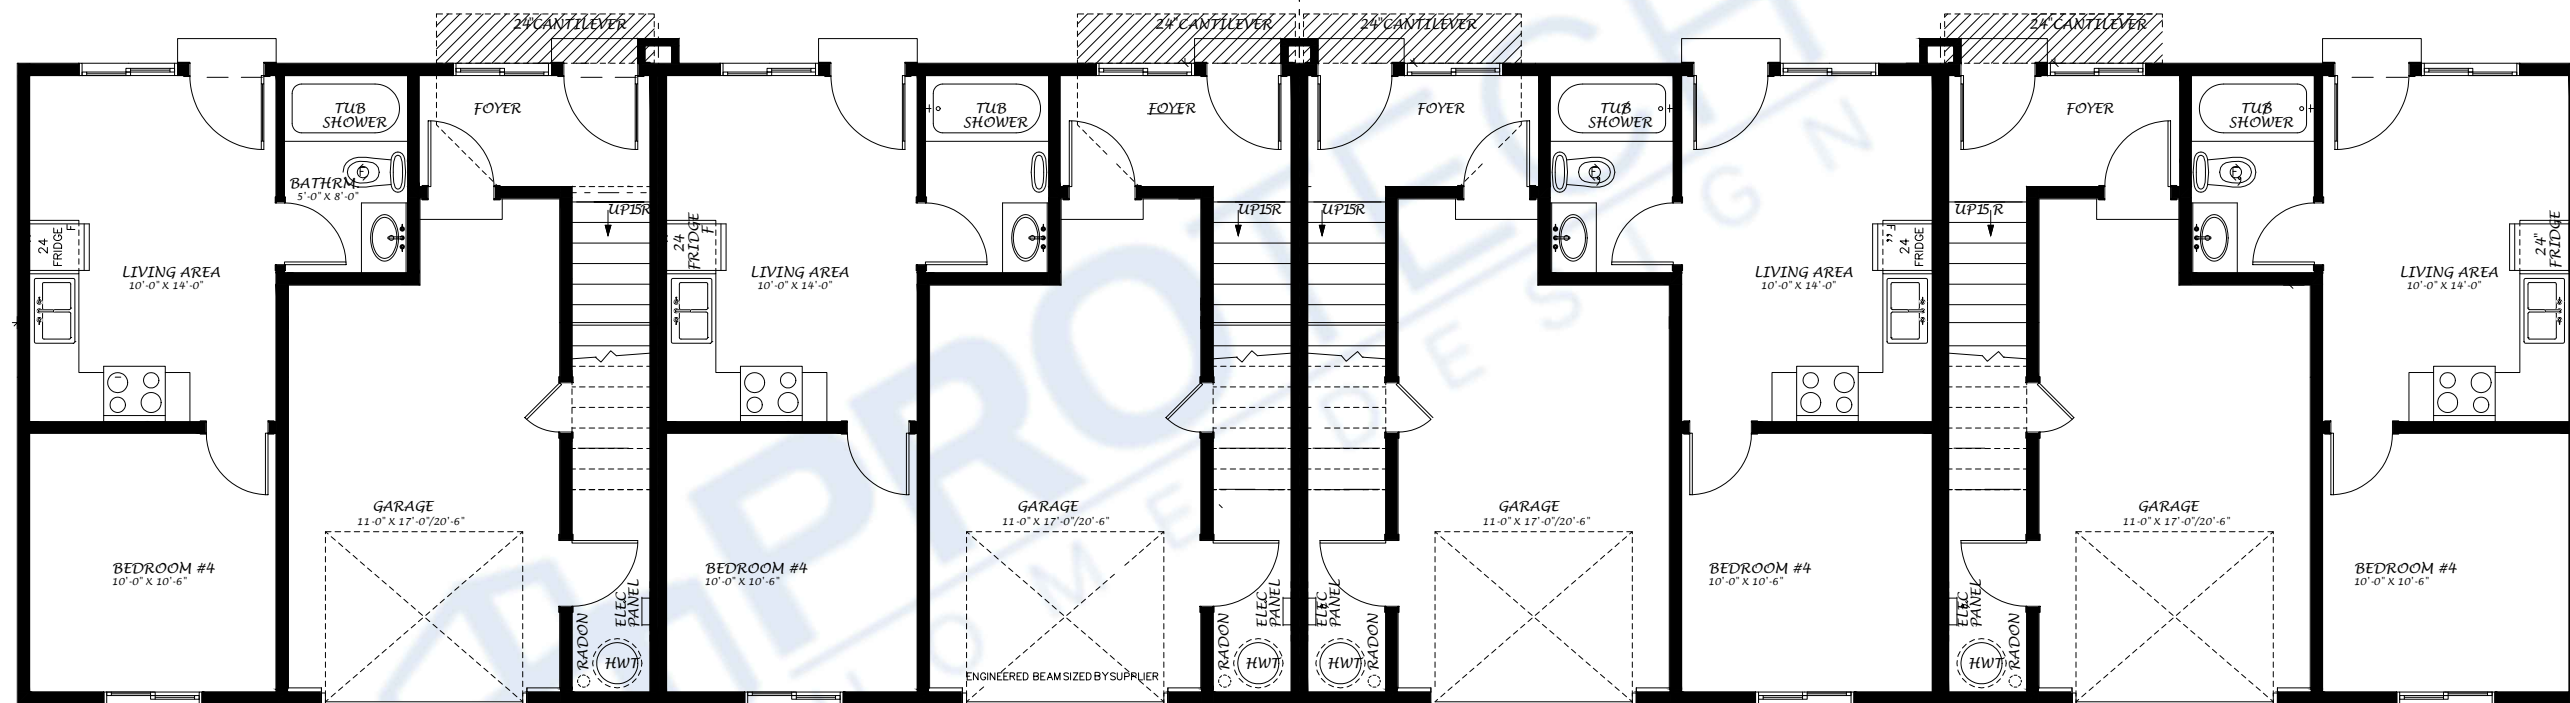

UNIT 71

MAIN FLOOR (WITHOUT GARAGE INCLUDED)	135SQ.FT.
MAIN FLOOR (WITH GARAGE INCLUDED)	342SQ.FT.
MAIN FLOOR SINGLE UNIT	334SQ.FT.
TOTAL MAIN FLOOR	676SQ.FT.

UNIT 70

MAIN FLOOR (WITHOUT GARAGE INCLUDED)	135SQ.FT.
MAIN FLOOR (WITH GARAGE INCLUDED)	342SQ.FT.
MAIN FLOOR SINGLE UNIT	334SQ.FT.
TOTAL MAIN FLOOR	676SQ.FT.

UNIT 69

MAIN FLOOR (WITHOUT GARAGE INCLUDED)	135SQ.FT.
MAIN FLOOR (WITH GARAGE INCLUDED)	342SQ.FT.
MAIN FLOOR SINGLE UNIT	334SQ.FT.
TOTAL MAIN FLOOR	676SQ.FT.

UNIT 68

MAIN FLOOR (WITHOUT GARAGE INCLUDED)	135SQ.FT.
MAIN FLOOR (WITH GARAGE INCLUDED)	342SQ.FT.
MAIN FLOOR SINGLE UNIT	334SQ.FT.
TOTAL MAIN FLOOR	676SQ.FT.

MAIN FLOOR 469 SQ. FT.

HOUSE WIDTH 104'-0"
HOUSE DEPTH 26'-0"

UPPER FLOOR 595Q. FT.

HOUSE WIDTH 104'-0"
HOUSE DEPTH 26'-0"

THIRD FLOOR 665Q. FT.

HOUSE WIDTH 104'-0"
HOUSE DEPTH 26'-0"

®

PROTECH
HOME DESIGN