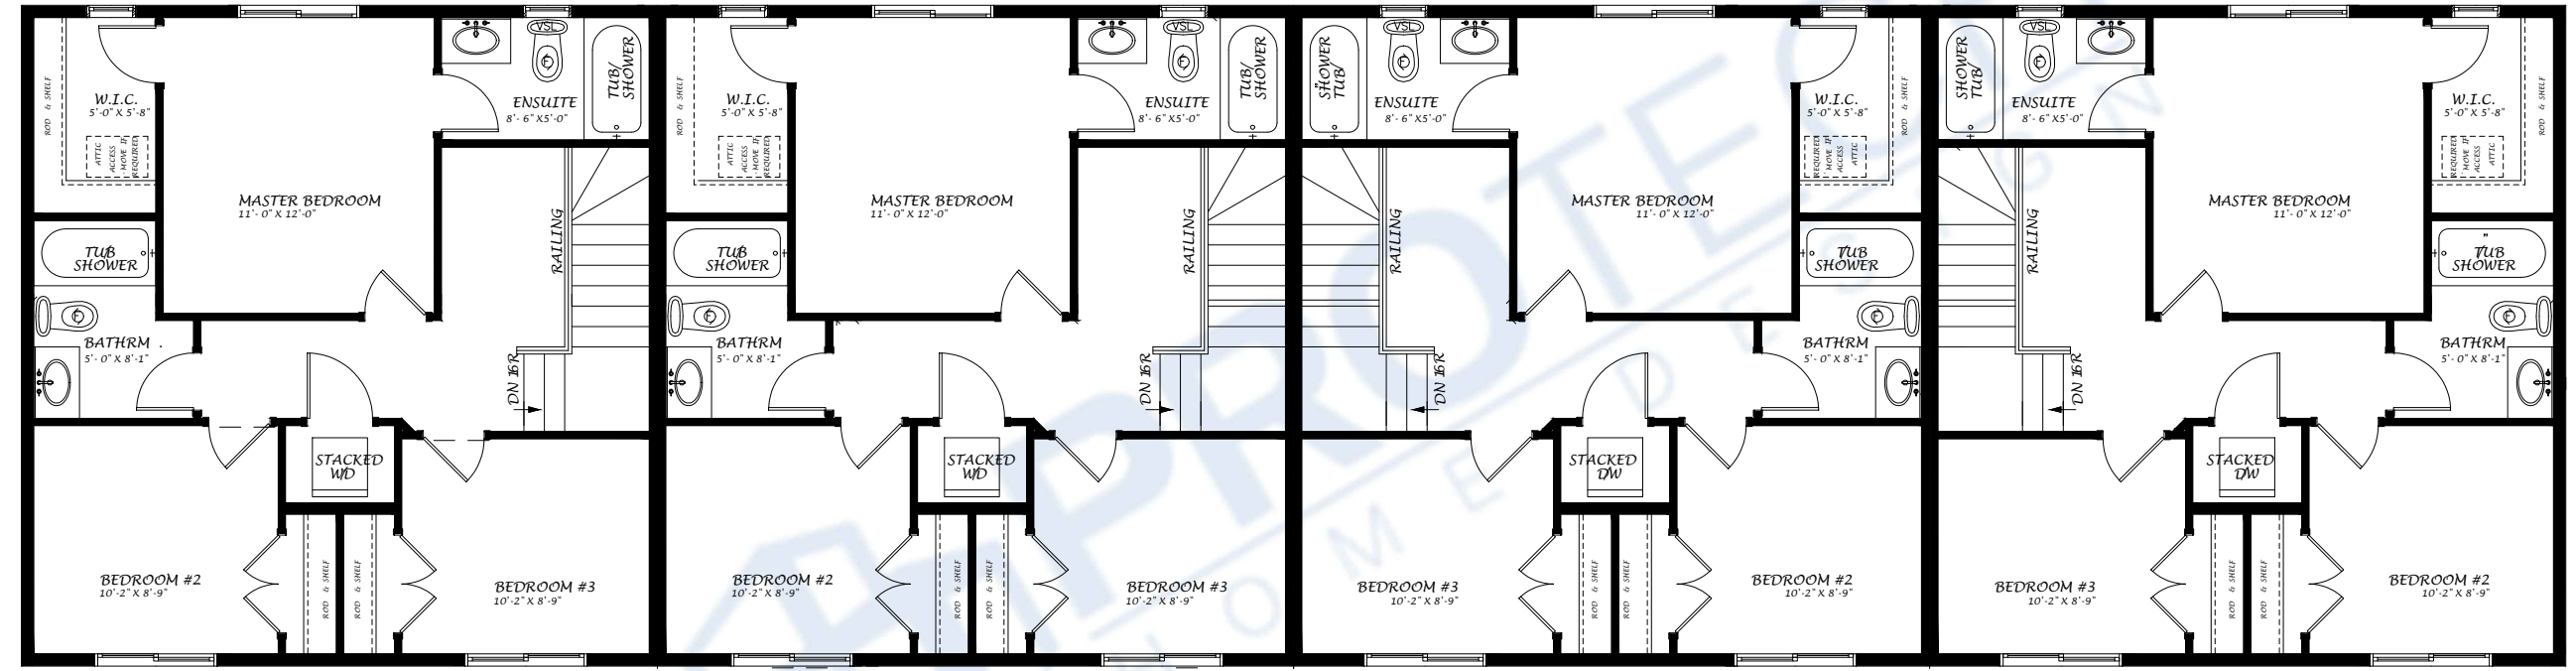

UNIT 71

MAIN FLOOR (WITHOUT GARAGE INCLUDED)	135SQ.FT.
MAIN FLOOR (WITH GARAGE INCLUDED)	342SQ.FT.
MAIN FLOOR SINGLE UNIT	334SQ.FT.
TOTAL MAIN FLOOR	676SQ.FT.

UNIT 70

MAIN FLOOR (WITHOUT GARAGE INCLUDED)	135SQ.FT.
MAIN FLOOR (WITH GARAGE INCLUDED)	342SQ.FT.
MAIN FLOOR SINGLE UNIT	334SQ.FT.
TOTAL MAIN FLOOR	676SQ.FT.

UNIT 69

MAIN FLOOR (WITHOUT GARAGE INCLUDED)	135SQ.FT.
MAIN FLOOR (WITH GARAGE INCLUDED)	342SQ.FT.
MAIN FLOOR SINGLE UNIT	334SQ.FT.
TOTAL MAIN FLOOR	676SQ.FT.

UNIT 68

MAIN FLOOR (WITHOUT GARAGE INCLUDED)	135SQ.FT.
MAIN FLOOR (WITH GARAGE INCLUDED)	342SQ.FT.
MAIN FLOOR SINGLE UNIT	334SQ.FT.
TOTAL MAIN FLOOR	676SQ.FT.

MAIN FLOOR 469 SQ. FT.

HOUSE WIDTH 104'-0"
HOUSE DEPTH 26'-0"

UPPER FLOOR 595Q. FT.

HOUSE WIDTH 104'-0"
HOUSE DEPTH 26'-0"

THIRD FLOOR 665Q. FT.

HOUSE WIDTH 104'-0"
HOUSE DEPTH 26'-0"

®

PROTECH
HOME DESIGN